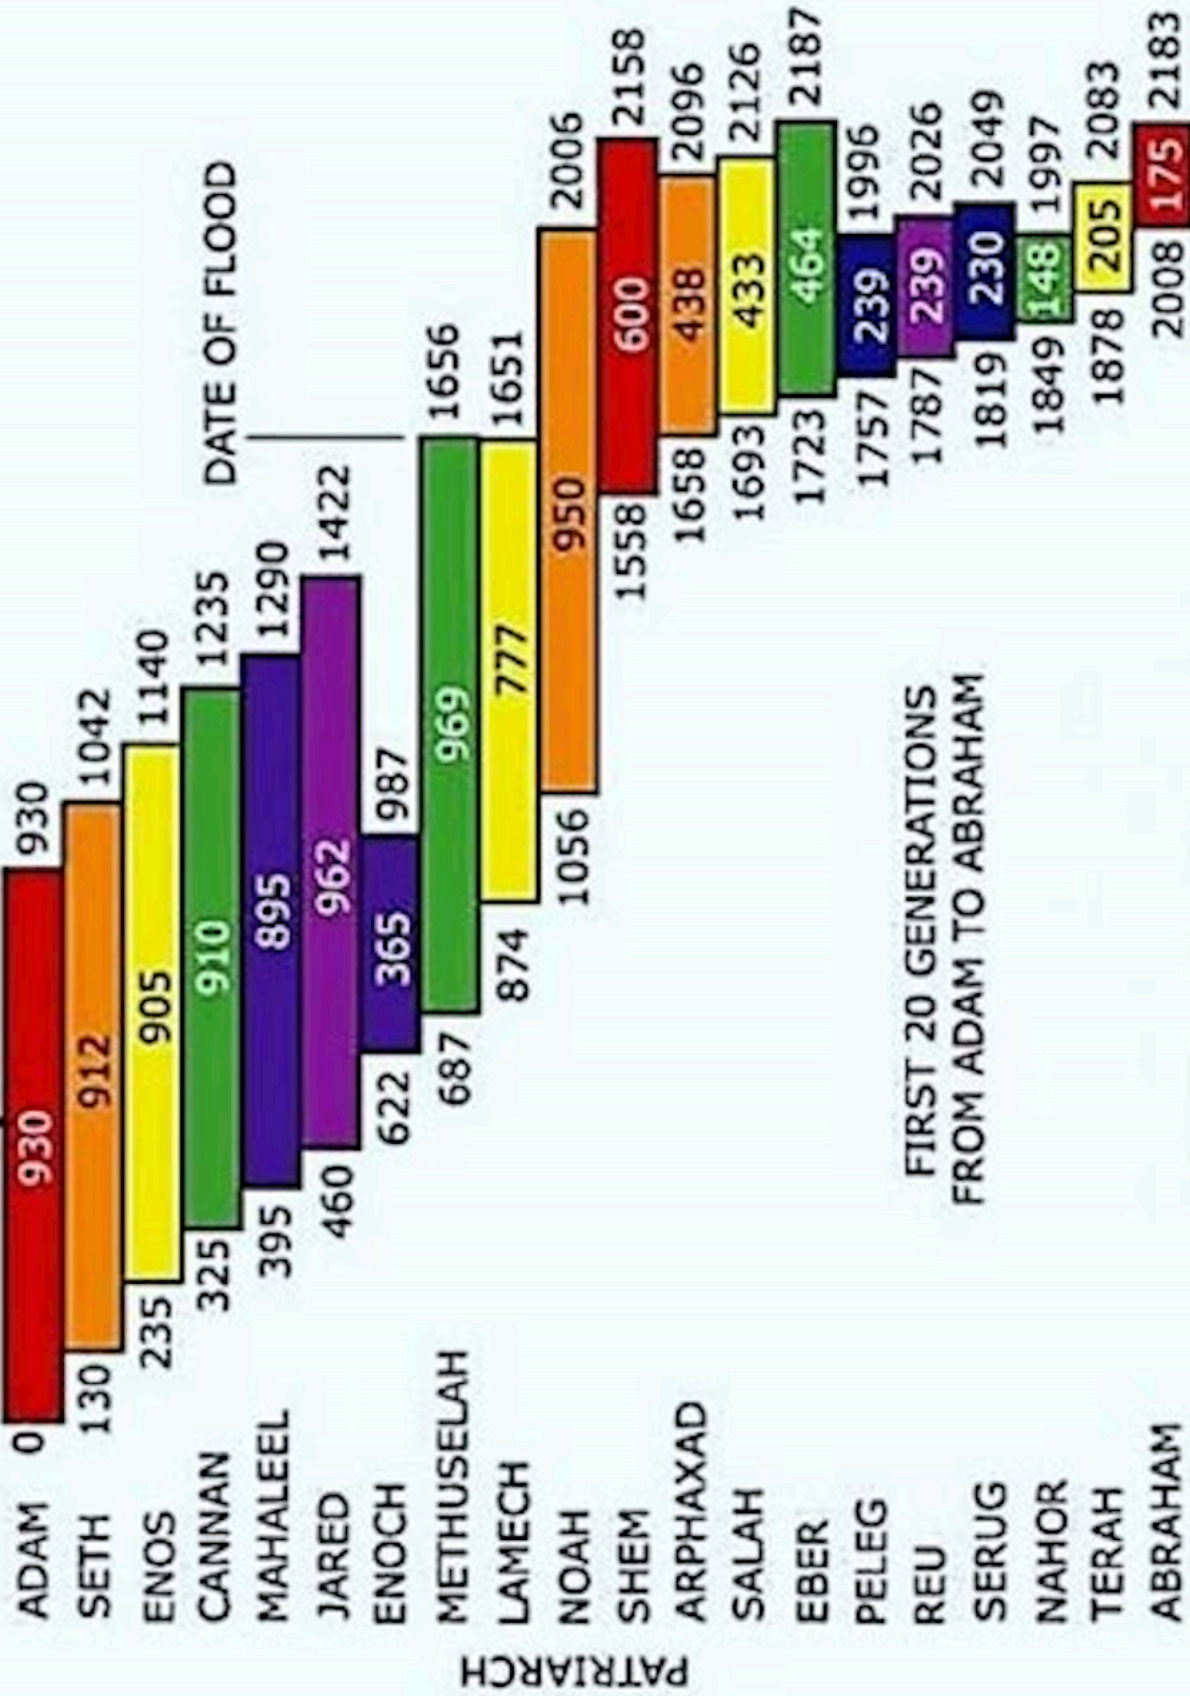

YEARS FROM CREATION

LIFESPAN (TYPICAL)

CREATION

FIRST 20 GENERATIONS
FROM ADAM TO ABRAHAM